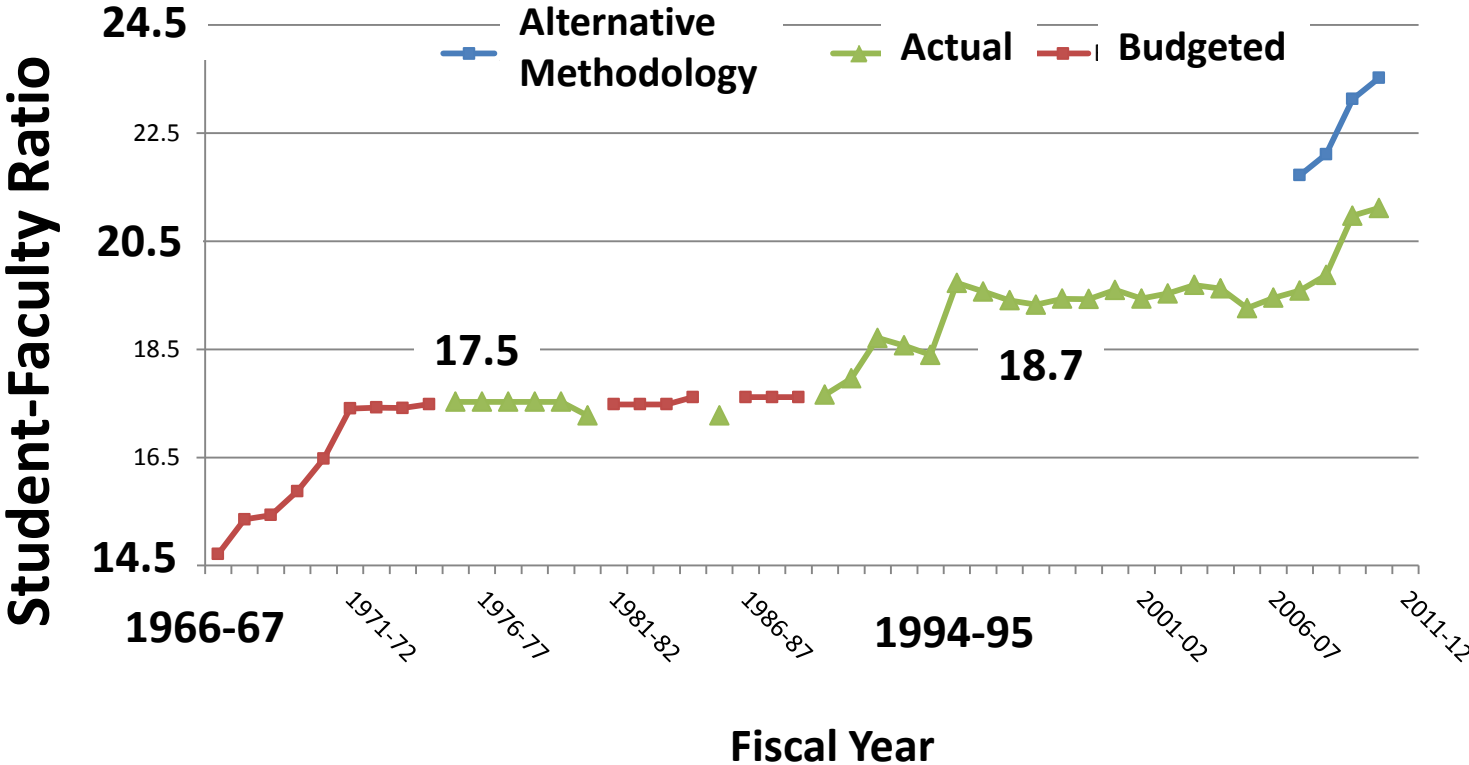

Little Hoover Commission Testimony

Bob Powell

Chair, Academic Senate

University of California

Professor

Chemical Engr. & Materials Science

Food Science & Technology

Decrease Time-to Degree

Loss of Core Funds: Fewer Faculty and More Workload

Salaries