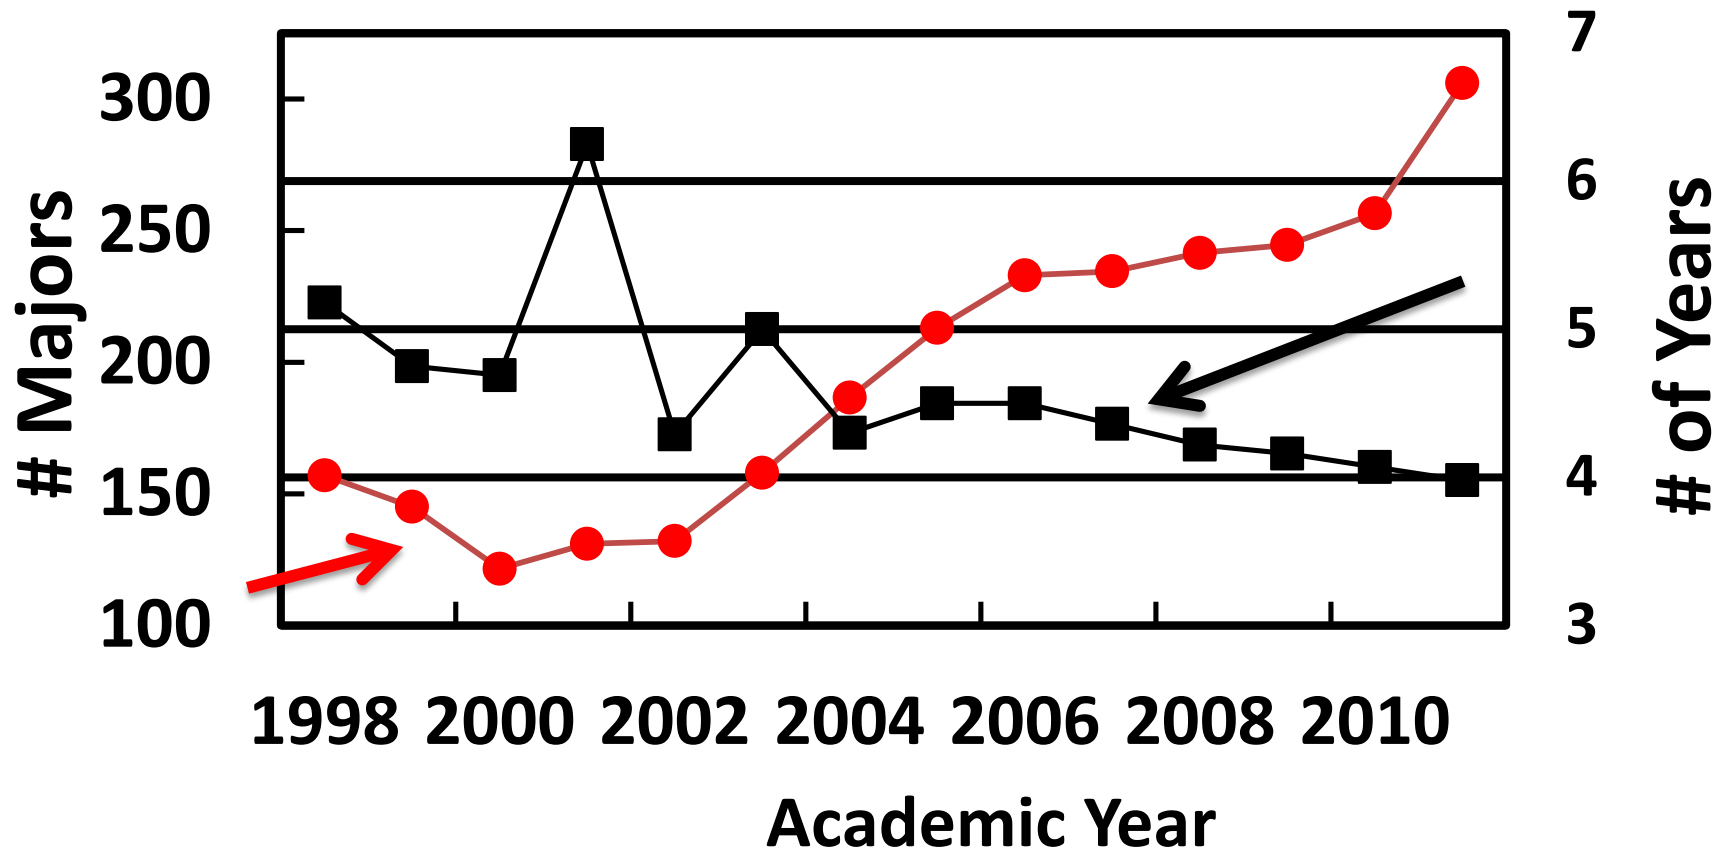

Little Hoover Commission Testimony

Bob Powell

Chair, Academic Senate

University of California

Professor

Chemical Engr. & Materials Science

Food Science & Technology

Decrease Time-to Degree

Loss of Core Funds: Fewer Faculty and More Workload

Salaries